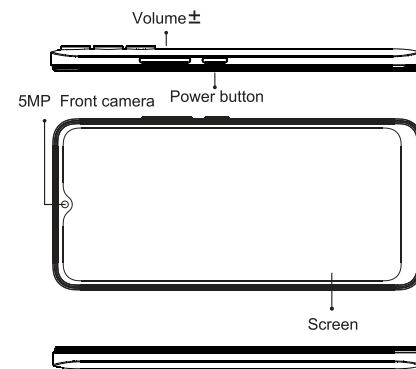

**VORTEX
A24**

PRODUCT HEX-VISION IMAGE

VOLUME BUTTON:Short press to adjust the volume or to mute incoming calls.

6