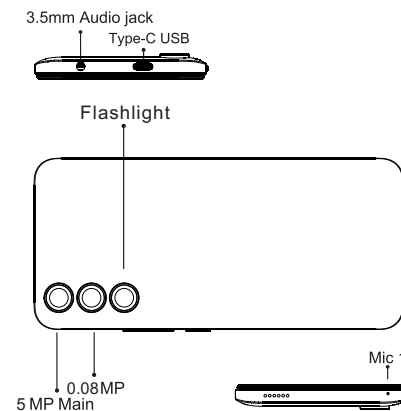

PRODUCT HEX-VISION IMAGE

7

SPECIFICATIONS

BASIC INFORMATION

Model A24
Operating System Powered by Android™ 14
CPU 1.6Ghz Octa Core Processor UNISOC 9863
RAM 3GB
ROM 32GB
Battery 3000mAh

Display

Cameras

Front	Camera	5MP	Camera	Resolution
Rear	Camera	5MP	Camera	Resolution

Connection(I/O)

Band GSM:850/900/1800/1900
WCDMA:824/5
LTE:B2/4/5/12/13/25/26/41(HPUE)/66/71
SIM/TF card 1 Nano SIM Card and 1 TF Card
WiFi IEEE802.11 a/b/g/n
Bluetooth Bluetooth 4.2
GNSS GPS
FM YES
Earphone Port 3.5mm
USB Port Type-C USB

Other Features

Video File Format 3GP/MPEG4,etc
Audio File Format WAV/MP3/AAC/AMR/MIDI/APE/WMA,etc Card
Extend Support TF card up to 64 GB
Language Support Multi-language
Sensor G-Sensor

In the box

1*Phone
1*USB-C Cable
1*Power Adapter
1*Quick Start Guide
1*Protective case
1*Battery

8

Safety Statement

Pour un fonctionnement porté sur le corps, ce modèle de téléphone a été testé et répond aux directives d'exposition RF FCC/ISED lorsque'il est utilisé avec un accessoire conçu pour ce produit ou lorsqu'il est utilisé avec un accessoire qui ne contient pas de métal et qui positionne le combiné à au moins 10 mm du corps. Le non-respect des restrictions ci-dessus peut entraîner une violation des directives d'exposition aux RF.

For body-worn operation, this device has been tested and meets the FCC/ISED RF exposure guidelines when used with a leather case. The users must use this leather case. Use of other leather case may not ensure compliance with FCC/ISED RF exposure guidelines.

BE	BG	CZ	DK	DE	EE	IE	EL
ES	FR	HR	IT	CY	LV	LT	LU
HU	MT	NL	AT	PL	PT	RO	SI
SK	FI	SE	NO	IS	LI	CH	TR

In all EU member states, operation of 5150-5250 MHz is restricted to indoor use only.

Made in China

VORTEX

**VORTEX
A24**