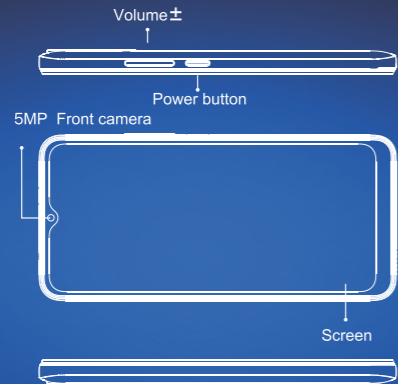

EN Remove battery cover

1

EN Insert memory card

2

EN Insert SIM card(s)

3

EN Insert battery

4

EN Insert USB cable and charge for 3 hours

5

VORTEX

HD65 | Ultra

PRODUCT HEX-VISION IMAGE

VOLUME BUTTON: Short press to adjust the volume or to mute incoming calls.

6

PRODUCT HEX-VISION IMAGE