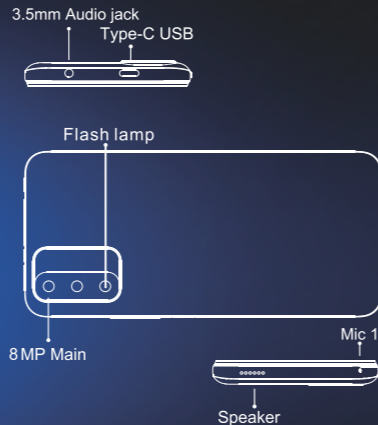

EN Remove battery cover

1

EN Insert memory card

2

EN Insert SIM card(s)

3

EN Insert battery

4

EN Insert USB cable and charge for 3 hours

5

VORTEX

HD65 | Ultra

PRODUCT HEX-VISION IMAGE

VOLUME BUTTON: Short press to adjust the volume or to mute incoming calls.

6

PRODUCT HEX-VISION IMAGE

SPECIFICATIONS

BASIC INFORMATION

Model HD65ULTRA
 Operating System Powered by Android™ 13
 CPU 4xA53 1.5GHz Mediatek6739
 RAM 3GB
 ROM 32GB
 Battery 4000mAh

Display

Screen Size 6.5" IPS SCREEN
 Resolution 720*1520 Pixels
 Touch Capacitive multi-touch

Cameras

Front	Camera	5MP	Camera	Resolution
Rear	Camera	8MP	Camera	Resolution

Connection(I/O)

Band GSM:850/900/1800/1900
 WCDMA:B2/4/5
 LTE:B2/4/5/12/13/25/26/41(HPUE)/66/71
 SIM/TF card 1 Nano SIM Card and 1 TF Card
 WIFI IEEE802.11 a/b/g/n
 Bluetooth Bluetooth 4.0
 GNSS GPS
 FM YES
 Earphone Port 3.5mm
 USB Port Type-C USB